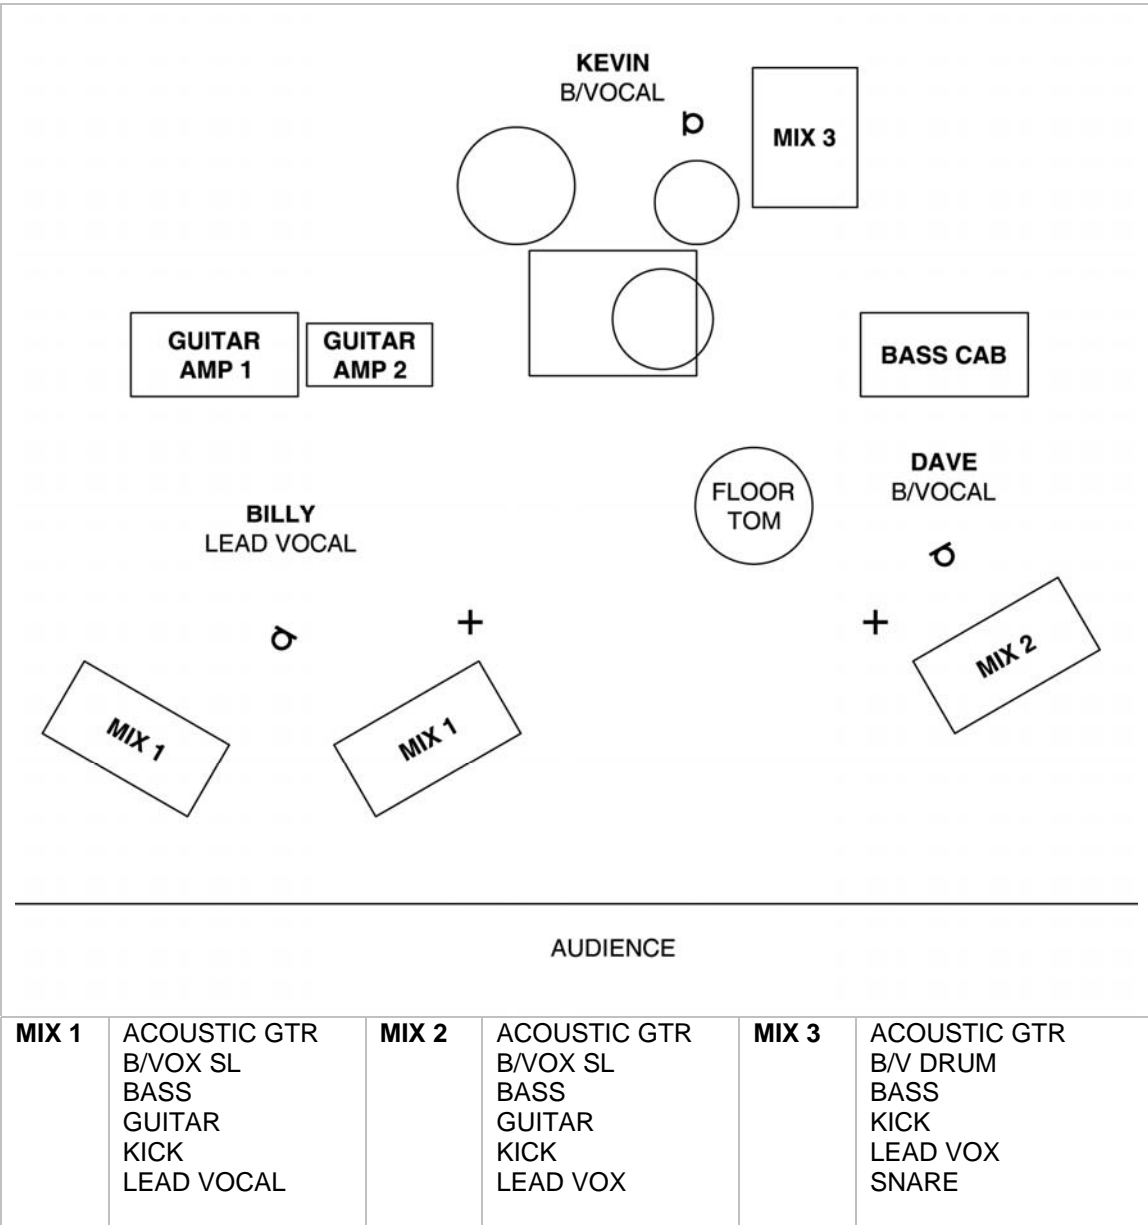

STAGE PLAN		The Dead Flags
BAND:	BILLY FITZGERALD DAVE POWER KEVIN LOWERY	
CONTACT:	KEVIN LOWERY E: info@thedeadflags.com M: +353 (0) 86 0878796	

Prepared April 2009